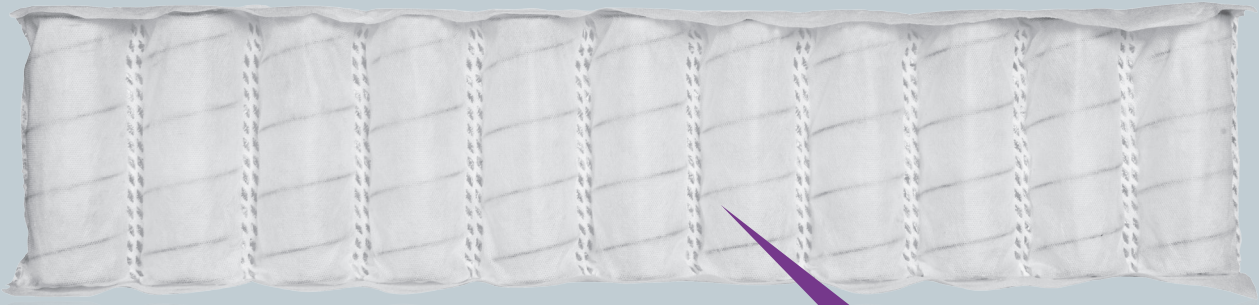

**KEEP YOUR
DISTANCE**

**FROM EXTRA
COST**

DOUBLE WELDED
DUO POCKET SYSTEMS.
USE LESS POCKET SPRINGS,
LIGHTER IN WEIGHT
TO SAVE MONEY.

BOYÇELİK

LIGHT WEIGHT Designed to be lighter and easier to use than standard pocket springs.

GREEN Less carbon emission during the production process.

DURABILITY 22% more durable than similar products in the same price range.

AFFORDABLE With less springs in a single strip, DPS provides low cost solutions.

COMFORT The spring system provides support and comfort for your body during sleep, allowing for natural movement that lets your muscles relax.

STRONG With the specially developed FIT technology, more durable springs.