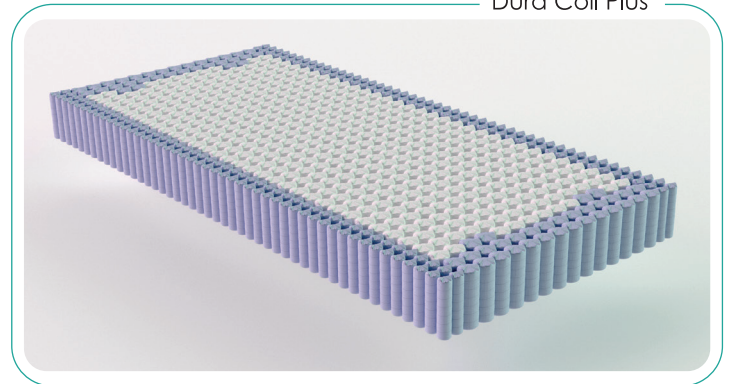

Dura Coil EXTENDED

Dura Coil is specially designed to provide more support and offers a firm edge with different product types. Boyçelik successfully developed Dura Coil with greater support resilience than traditional foam cover on the edges. Enjoy flawless sleep joy by sleeping on a sleep surface that conforms to your body shape and responds to your weight even on the edges of the spring unit. Every type of Dura Coil springs have flexible edges and allowing for natural movement that lets your muscles relax. Double side use caters to your comfort preference with firmer edges. Dura Coils can be optimized with our special technologies such as

Basic Dura Coil

Basic Duracoil Zoned

Basic Dura Coil Topper

Dura Coil Plus

Partner Series

Basic Dura Coil Partner Zone

Basic Dura Coil Partner 3 Zone

Pocket Spring