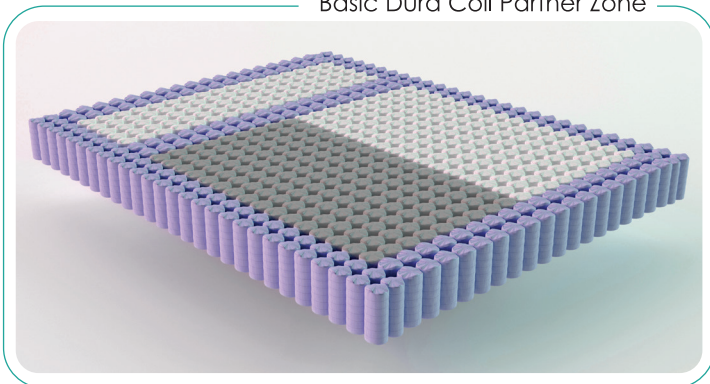

Dura Coil EXTENDED

Dura Coil is specially designed to provide more support and offers a firm edge with different product types. Boyçelik successfully developed Dura Coil with greater support resilience than traditional foam cover on the edges. Enjoy flawless sleep joy by sleeping on a sleep surface that conforms to your body shape and responds to your weight even on the edges of the spring unit. Every type of Dura Coil springs have flexible edges and allowing for natural movement that lets your muscles relax. Double side use caters to your comfort preference with firmer edges. Dura Coils can be optimized with our special technologies such as

Basic Dura Coil

Basic Duracoil Zoned

Basic Dura Coil Topper

Dura Coil Plus

Partner Series

Basic Dura Coil Partner Zone

Basic Dura Coil Partner 3 Zone

Pocket Spring