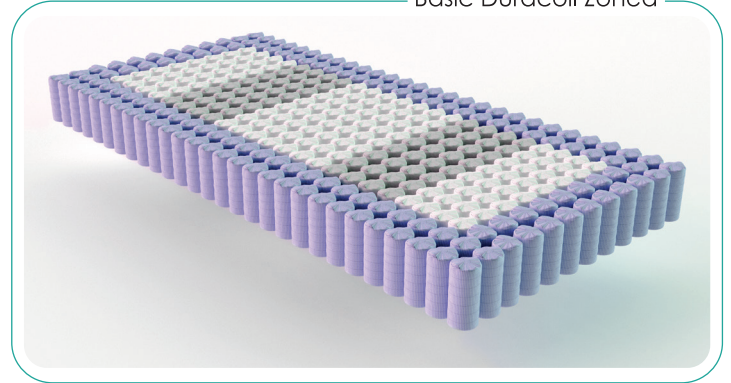

Basic Duracoil Zoned