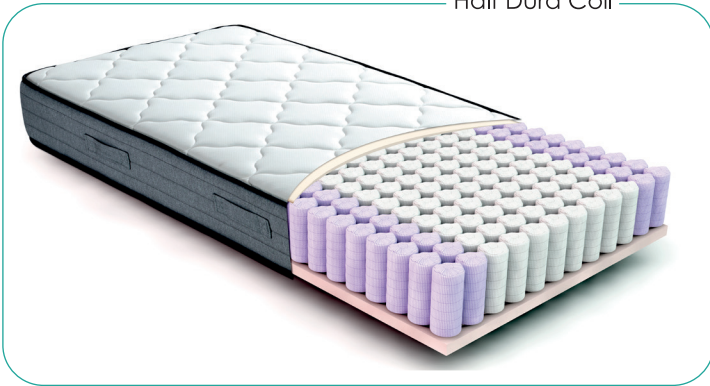

Half Series

Half Dura Coil