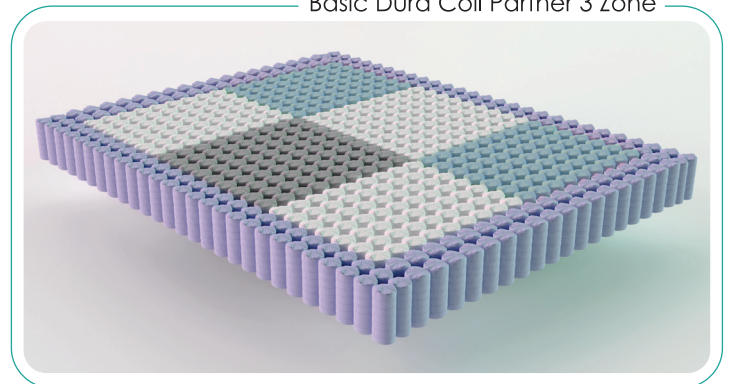

Dura Coil EXTENDED

Dura Coil is specially designed to provide more support and offers a firm edge with different product types. Boyçelik successfully developed Dura Coil with greater support resilience than traditional foam cover on the edges. Enjoy flawless sleep joy by sleeping on a sleep surface that conforms to your body shape and responds to your weight even on the edges of the spring unit. Every type of Dura Coil springs have flexible edges and allowing for natural movement that lets your muscles relax. Double side use caters to your comfort preference with firmer edges. Dura Coils can be optimized with our special technologies such as

Basic Dura Coil

Basic Duracoil Zoned

Basic Dura Coil Topper

Dura Coil Plus

Partner Series

Basic Dura Coil Partner Zone

Basic Dura Coil Partner 3 Zone

Pocket Spring