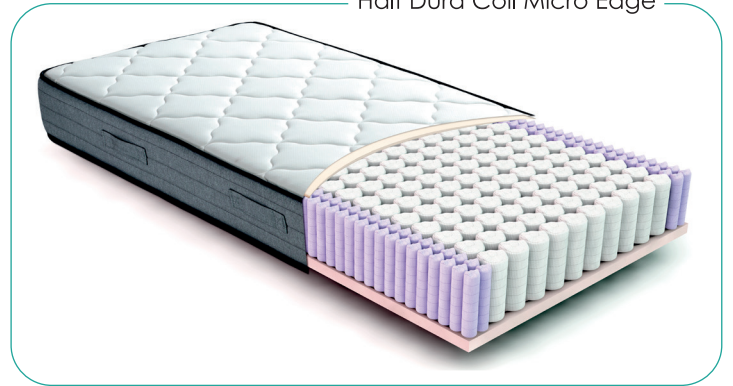

Half Dura Coil Micro Edge