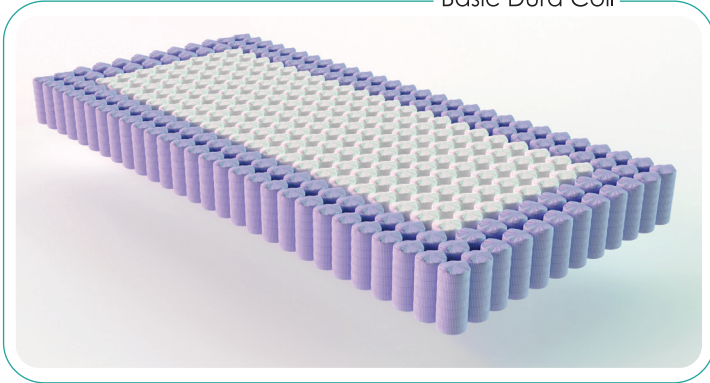

Basic Series

Basic Dura Coil