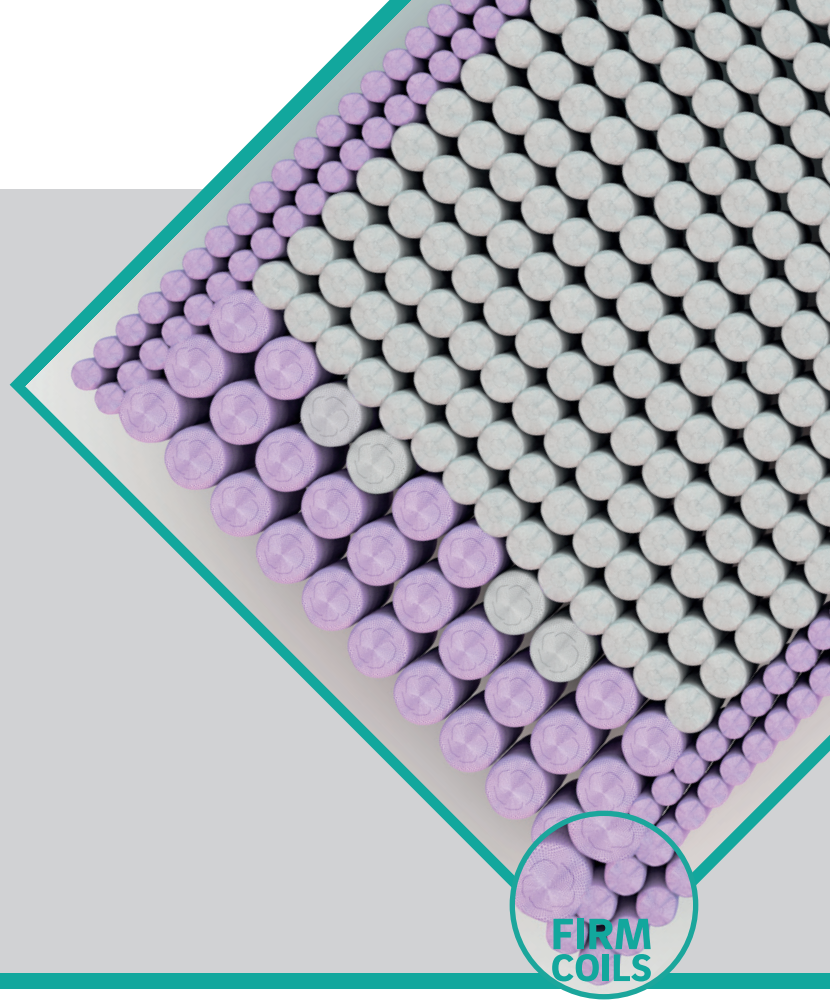

Dura Coil EXTENDED

Dura Coil is specially designed to provide more support and offers a firm edge with different product types. Boyçelik successfully developed Dura Coil with greater support resilience than traditional foam cover on the edges. Enjoy flawless sleep joy by sleeping on a sleep surface that conforms to your body shape and responds to your weight even on the edges of the spring unit. Every type of Dura Coil springs have flexible edges and allowing for natural movement that lets your muscles relax. Double side use caters to your comfort preference with firmer edges. Dura Coils can be optimized with our special technologies such as

FIL HIGH COUNT flexi firm etc...