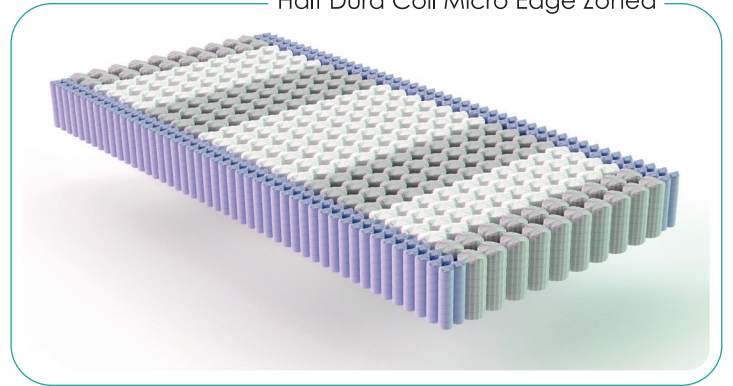

Dura Coil EXTENDED

Dura Coil is specially designed to provide more support and offers a firm edge with different product types. Boyçelik successfully developed Dura Coil with greater support resilience than traditional foam cover on the edges. Enjoy flawless sleep joy by sleeping on a sleep surface that conforms to your body shape and responds to your weight even on the edges of the spring unit. Every type of Dura Coil springs have flexible edges and allowing for natural movement that lets your muscles relax. Double side use caters to your comfort preference with firmer edges. Dura Coils can be optimized with our special technologies such as

FIL HIGH COUNT flexi firm etc...

Half Series

Half Dura Coil

Half Dura Coil Micro Edge

Half Dura Coil Zoned

Half Dura Coil Micro Edge Zoned

Dura Coil EXTENDED

Basic Series