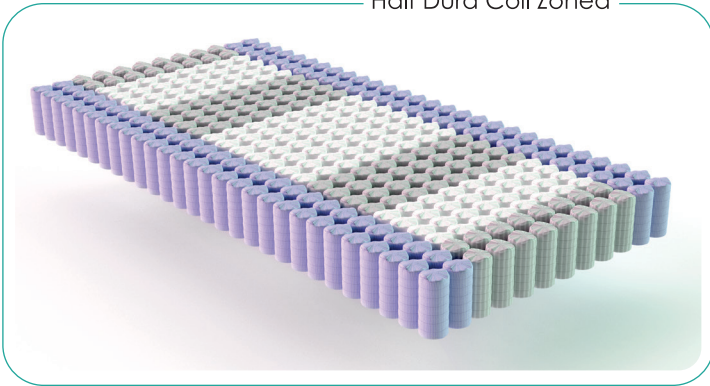

Dura Coil EXTENDED

Dura Coil is specially designed to provide more support and offers a firm edge with different product types. Boyçelik successfully developed Dura Coil with greater support resilience than traditional foam cover on the edges. Enjoy flawless sleep joy by sleeping on a sleep surface that conforms to your body shape and responds to your weight even on the edges of the spring unit. Every type of Dura Coil springs have flexible edges and allowing for natural movement that lets your muscles relax. Double side use caters to your comfort preference with firmer edges. Dura Coils can be optimized with our special technologies such as

FIL HIGH COUNT flexi firm etc...

Half Series

Half Dura Coil

Half Dura Coil Micro Edge

Half Dura Coil Zoned

Half Dura Coil Micro Edge Zoned

Dura Coil EXTENDED

Basic Series