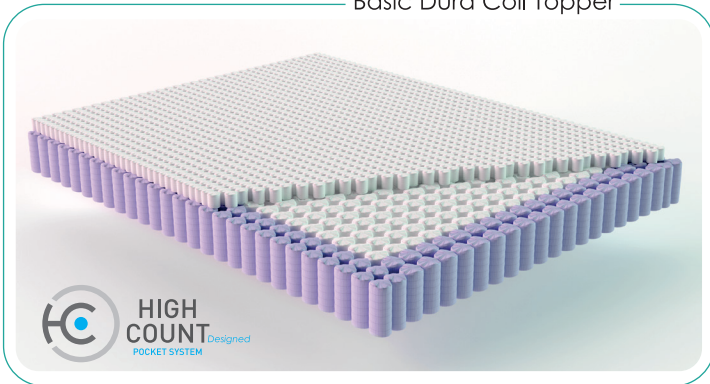

Basic Dura Coil Topper